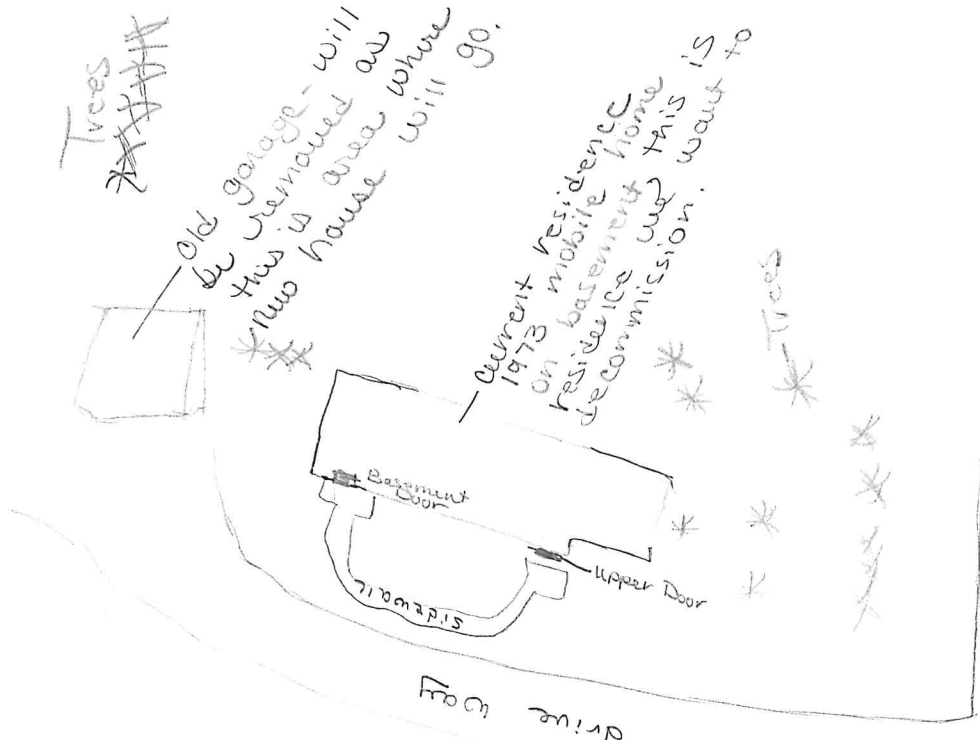

20 acres approximately  
to the North

Tree Grove

Trees

old garage - will  
be removed as  
this is area where  
new house will go.

current residence  
1973 mobile home  
residence home  
decommission. want to

This Area South of House is  
about 17 acres. House & Barn...  
set on about 3 acres.

Drawing not close to scale.  
Name: Karrie Wendt & William (Bill) Hirsch  
19527 Whitewood Valley Road  
Whitewood, SD 57793

Whitewood Valley Road  
Whitewood Valley Road  
Whitewood